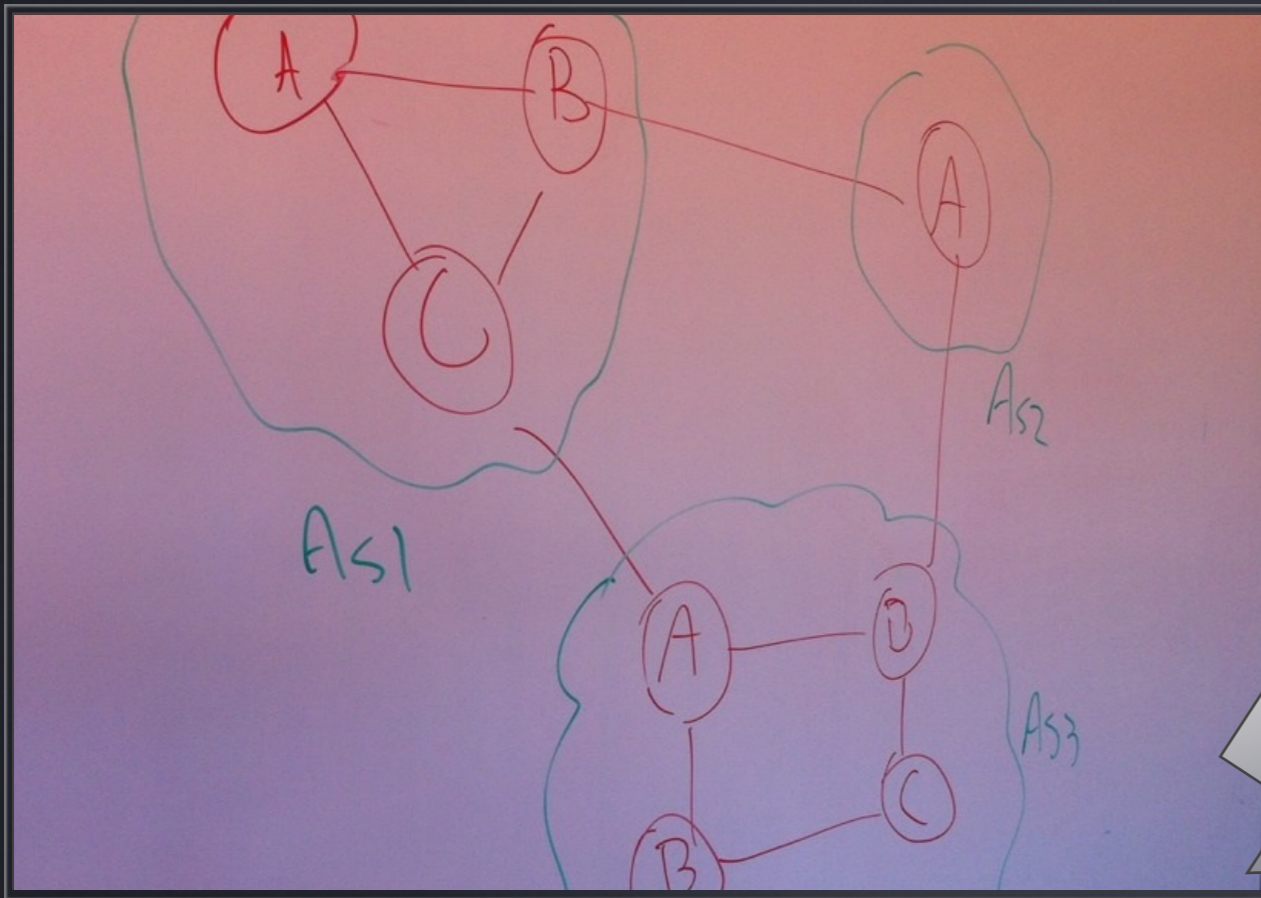

```
interface FastEthernet0/0
description Interface 1b.AS1 -> 1a.AS1
ip address 10.0.0.14 255.255.255.252
ip ospf cost 1
no shutdown
duplex auto
speed auto
interface FastEthernet0/0
description Interface 1b.AS1 -> 3a.AS3
ip address 10.0.0.9 255.255.255.252
```