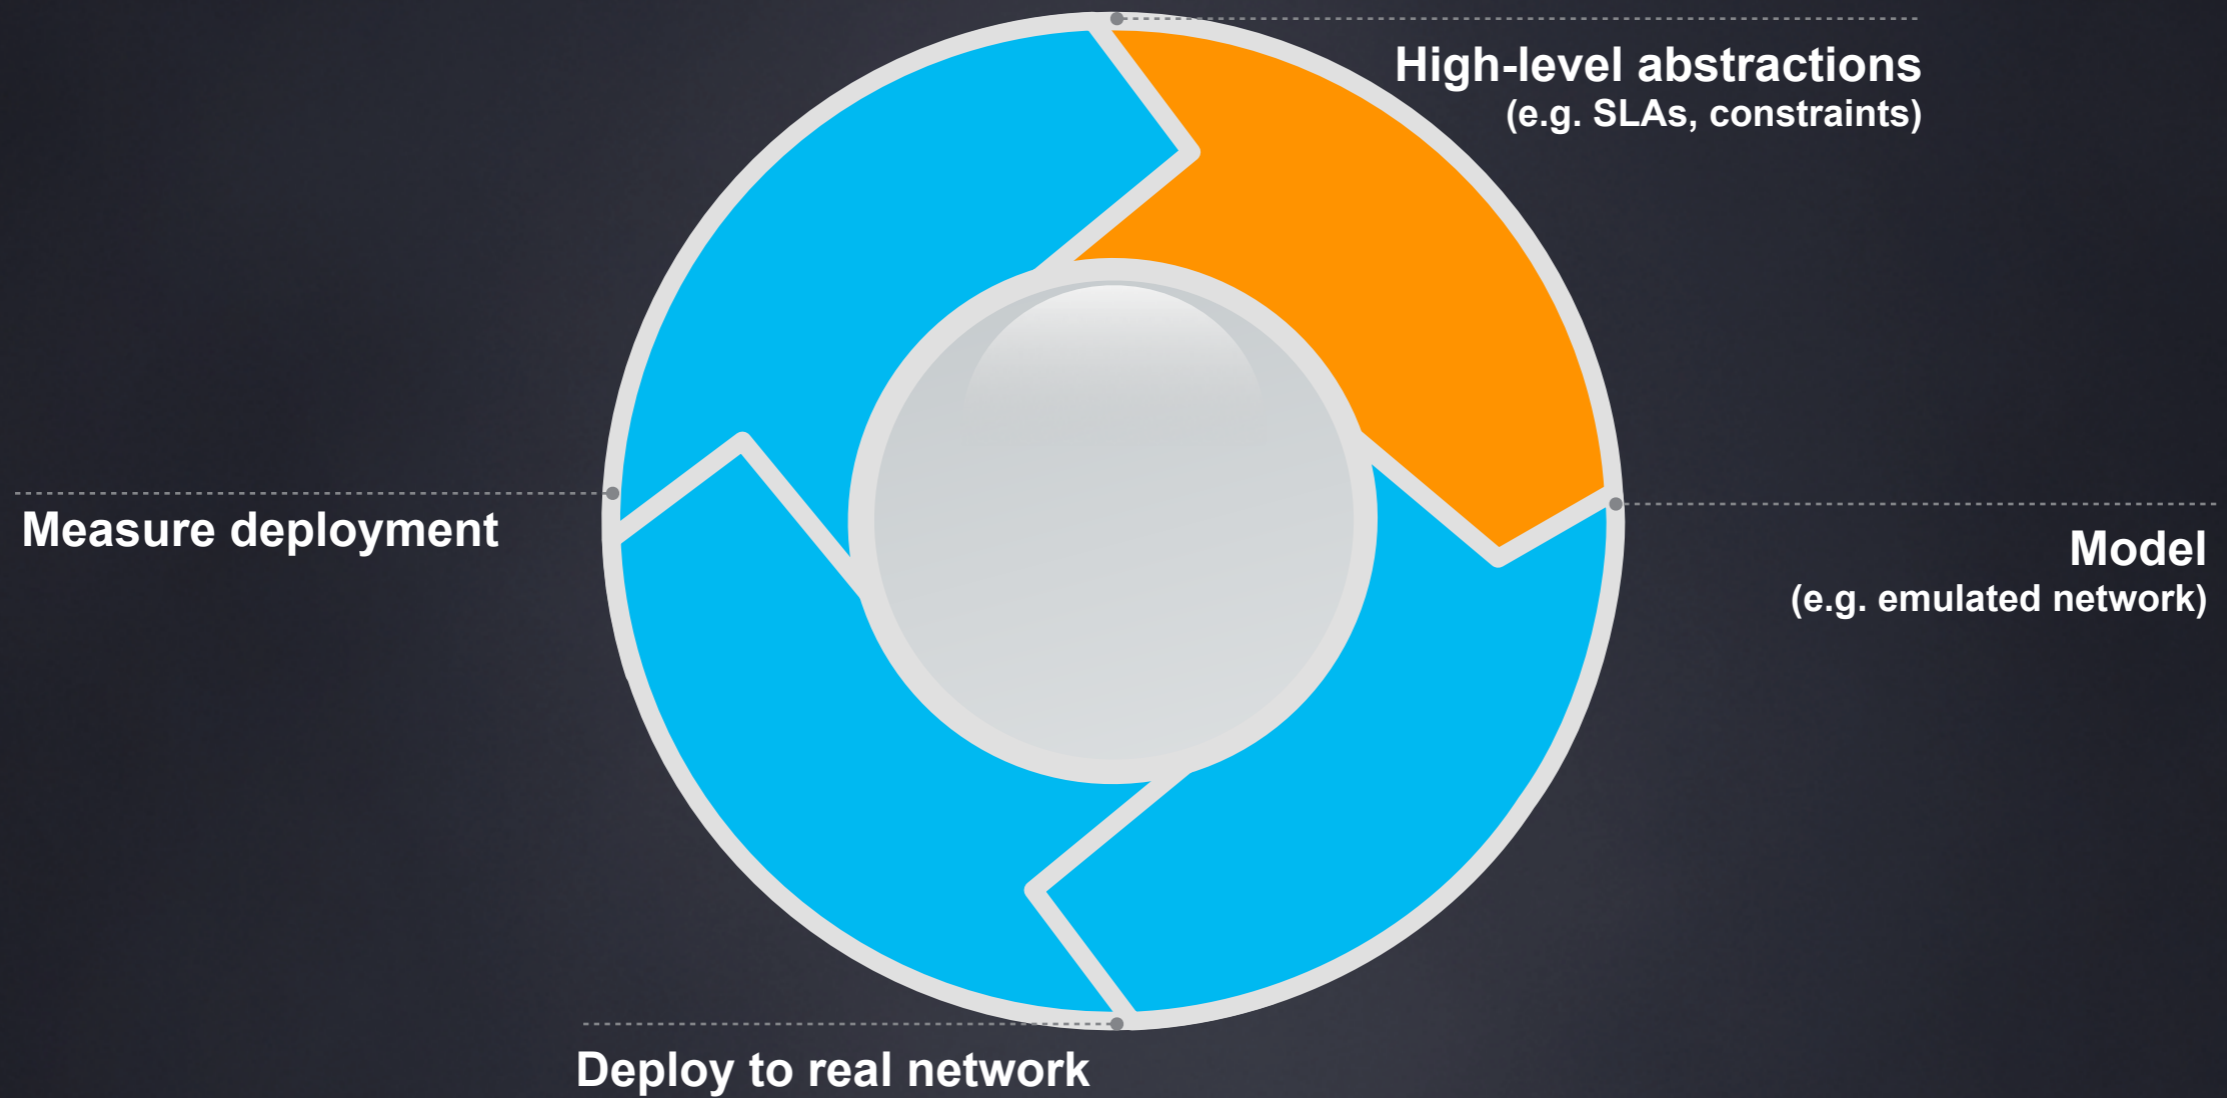

```
interface FastEthernet0/0
description Interface 1b.AS1 -> 1a.AS1
ip address 10.0.0.14 255.255.255.252
ip ospf cost 1
no shutdown
duplex auto
speed auto
interface FastEthernet0/0
description Interface 1b.AS1 -> 3a.AS3
ip address 10.0.0.9 255.255.255.252
```

```
interface FastEthernet0/0
  description Interface 1b.AS1 -> 1a.AS1
  ip address 10.0.0.14 255.255.255.252
  ip ospf cost 1
  no shutdown
  duplex auto
  speed auto
interface FastEthernet0/1
  description Interface 1b.AS1 -> 3a.AS3
  ip address 10.0.0.9 255.255.255.252
```

Configuration Management Problem

Whiteboard Idea → Network Configuration?

Configuration Management Cycle

Networks consist of **services** and **infrastructure**.